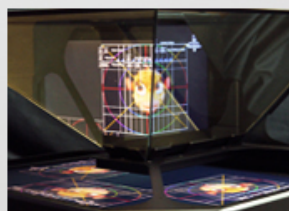

## Assembly

1 Pull out the VGA cable.

2 Plug the power and audio cords.

3 Press the power-on button.

## Real Time Calibration

Calibration picture

Each side view can be adjusted freely and easily.

Configuration  
Updated

Save the setting