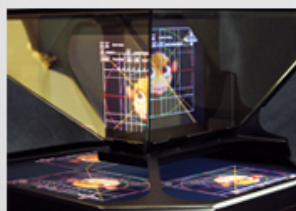

## Assembly

1 Pull out the VGA cable.

2 Plug the power and audio cords.

3 Press the power-on button.

## Real Time Calibration

Calibration picture

Each side view can be adjusted freely and easily.

Configuration  
Updated

Save the setting