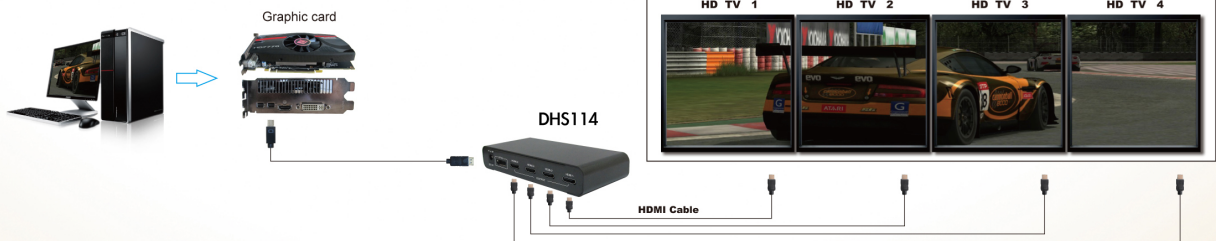

DP HDMI Splitter/Expand

HDMI
HIGH DEFINITION MULTIMEDIA INTERFACE
3840P

Description

Multiple monitors can be set as Mirror model or Expand function enables users to combine multiple monitors as a single display, for a panoramic view.

Features

- Supporting Splitter/Expand function.
- Supporting two graphic card working together
- Supporting video display card anyone interface by adapter.
- Supporting max resolution to 3840p
- Supporting one panoramic view expand/split into multi-monitors.
- Supporting TV Wall function.

Specification

MODEL	DDS113	DDS114	DHS112	DHS114
Description	Splitter / Expand	Splitter / Expand	Splitter / Expand	Splitter / Expand
Connectors(Input)	DisplayPort	DisplayPort	DisplayPort	DisplayPort
Connectors(Output)	DisplayPort	DisplayPort	HDMI	HDMI
Port Selection	3	4	2	4
Max Resolution	3840P	3840P	3840P	3840P
ODM Design	OK	OK	OK	OK
Power Adaptor	5v 2A	5v 2A	5v 2A	5v 2A

Application 1

Note: 4 models (DDS114) support square TV wall.

Application 2