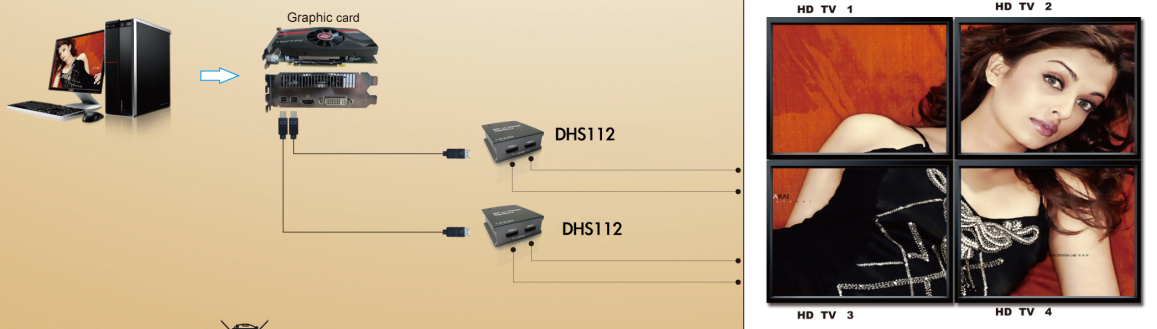

Application 3

Note: 2 models (DHS112) support square TV wall.