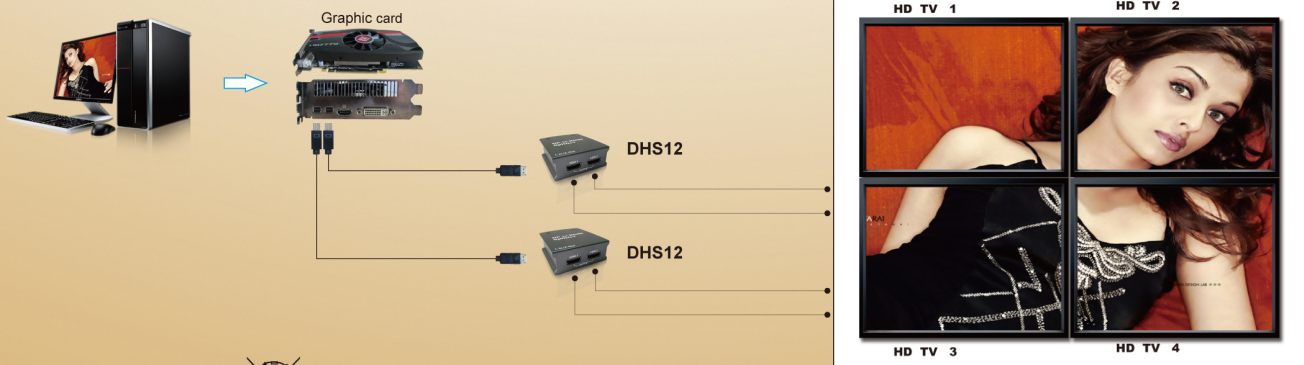

Multiple monitors can be set as Mirror model or Expand function enables users to combine multiple monitors as a single display, for a panoramic view.

Plug-and-play for easy installation requires no software installation.

DisplayPort Splitter/Distributors are designed for high end user requiring high quality digital multiple display, such as presentation, gaming, graphic design etc.

Features

- Supporting Splitter/Expand function.
- Supporting two graphic card working together
- Supporting video display card anyone interface by adapter.
- Supporting max resolution to 3840p
- Supporting one panoramic view expand/split into multi-monitors.
- Supporting TV Wall function.

Specification

MODEL	DDS13	DDS14	DHS12	DHS14
Description	Splitter / Expand	Splitter / Expand	Splitter / Expand	Splitter / Expand
Connectors(Input)	DisplayPort	DisplayPort	DisplayPort	DisplayPort
Connectors(Output)	DisplayPort	DisplayPort	HDMI	HDMI
Port Selection	3	4	2	4
Max Resolution	3840P	3840P	3840P	3840P
ODM Design	OK	OK	OK	OK
Power Adaptor	5v 2A	5v 2A	5v 2A	5v 2A

Application 1

Note: 4 models(DDS13) support square TV wall.

Application 2

Note: 3 models(DDS13) support square TV wall.

Application 3

Note: 2 models(DDS13) support square TV wall.